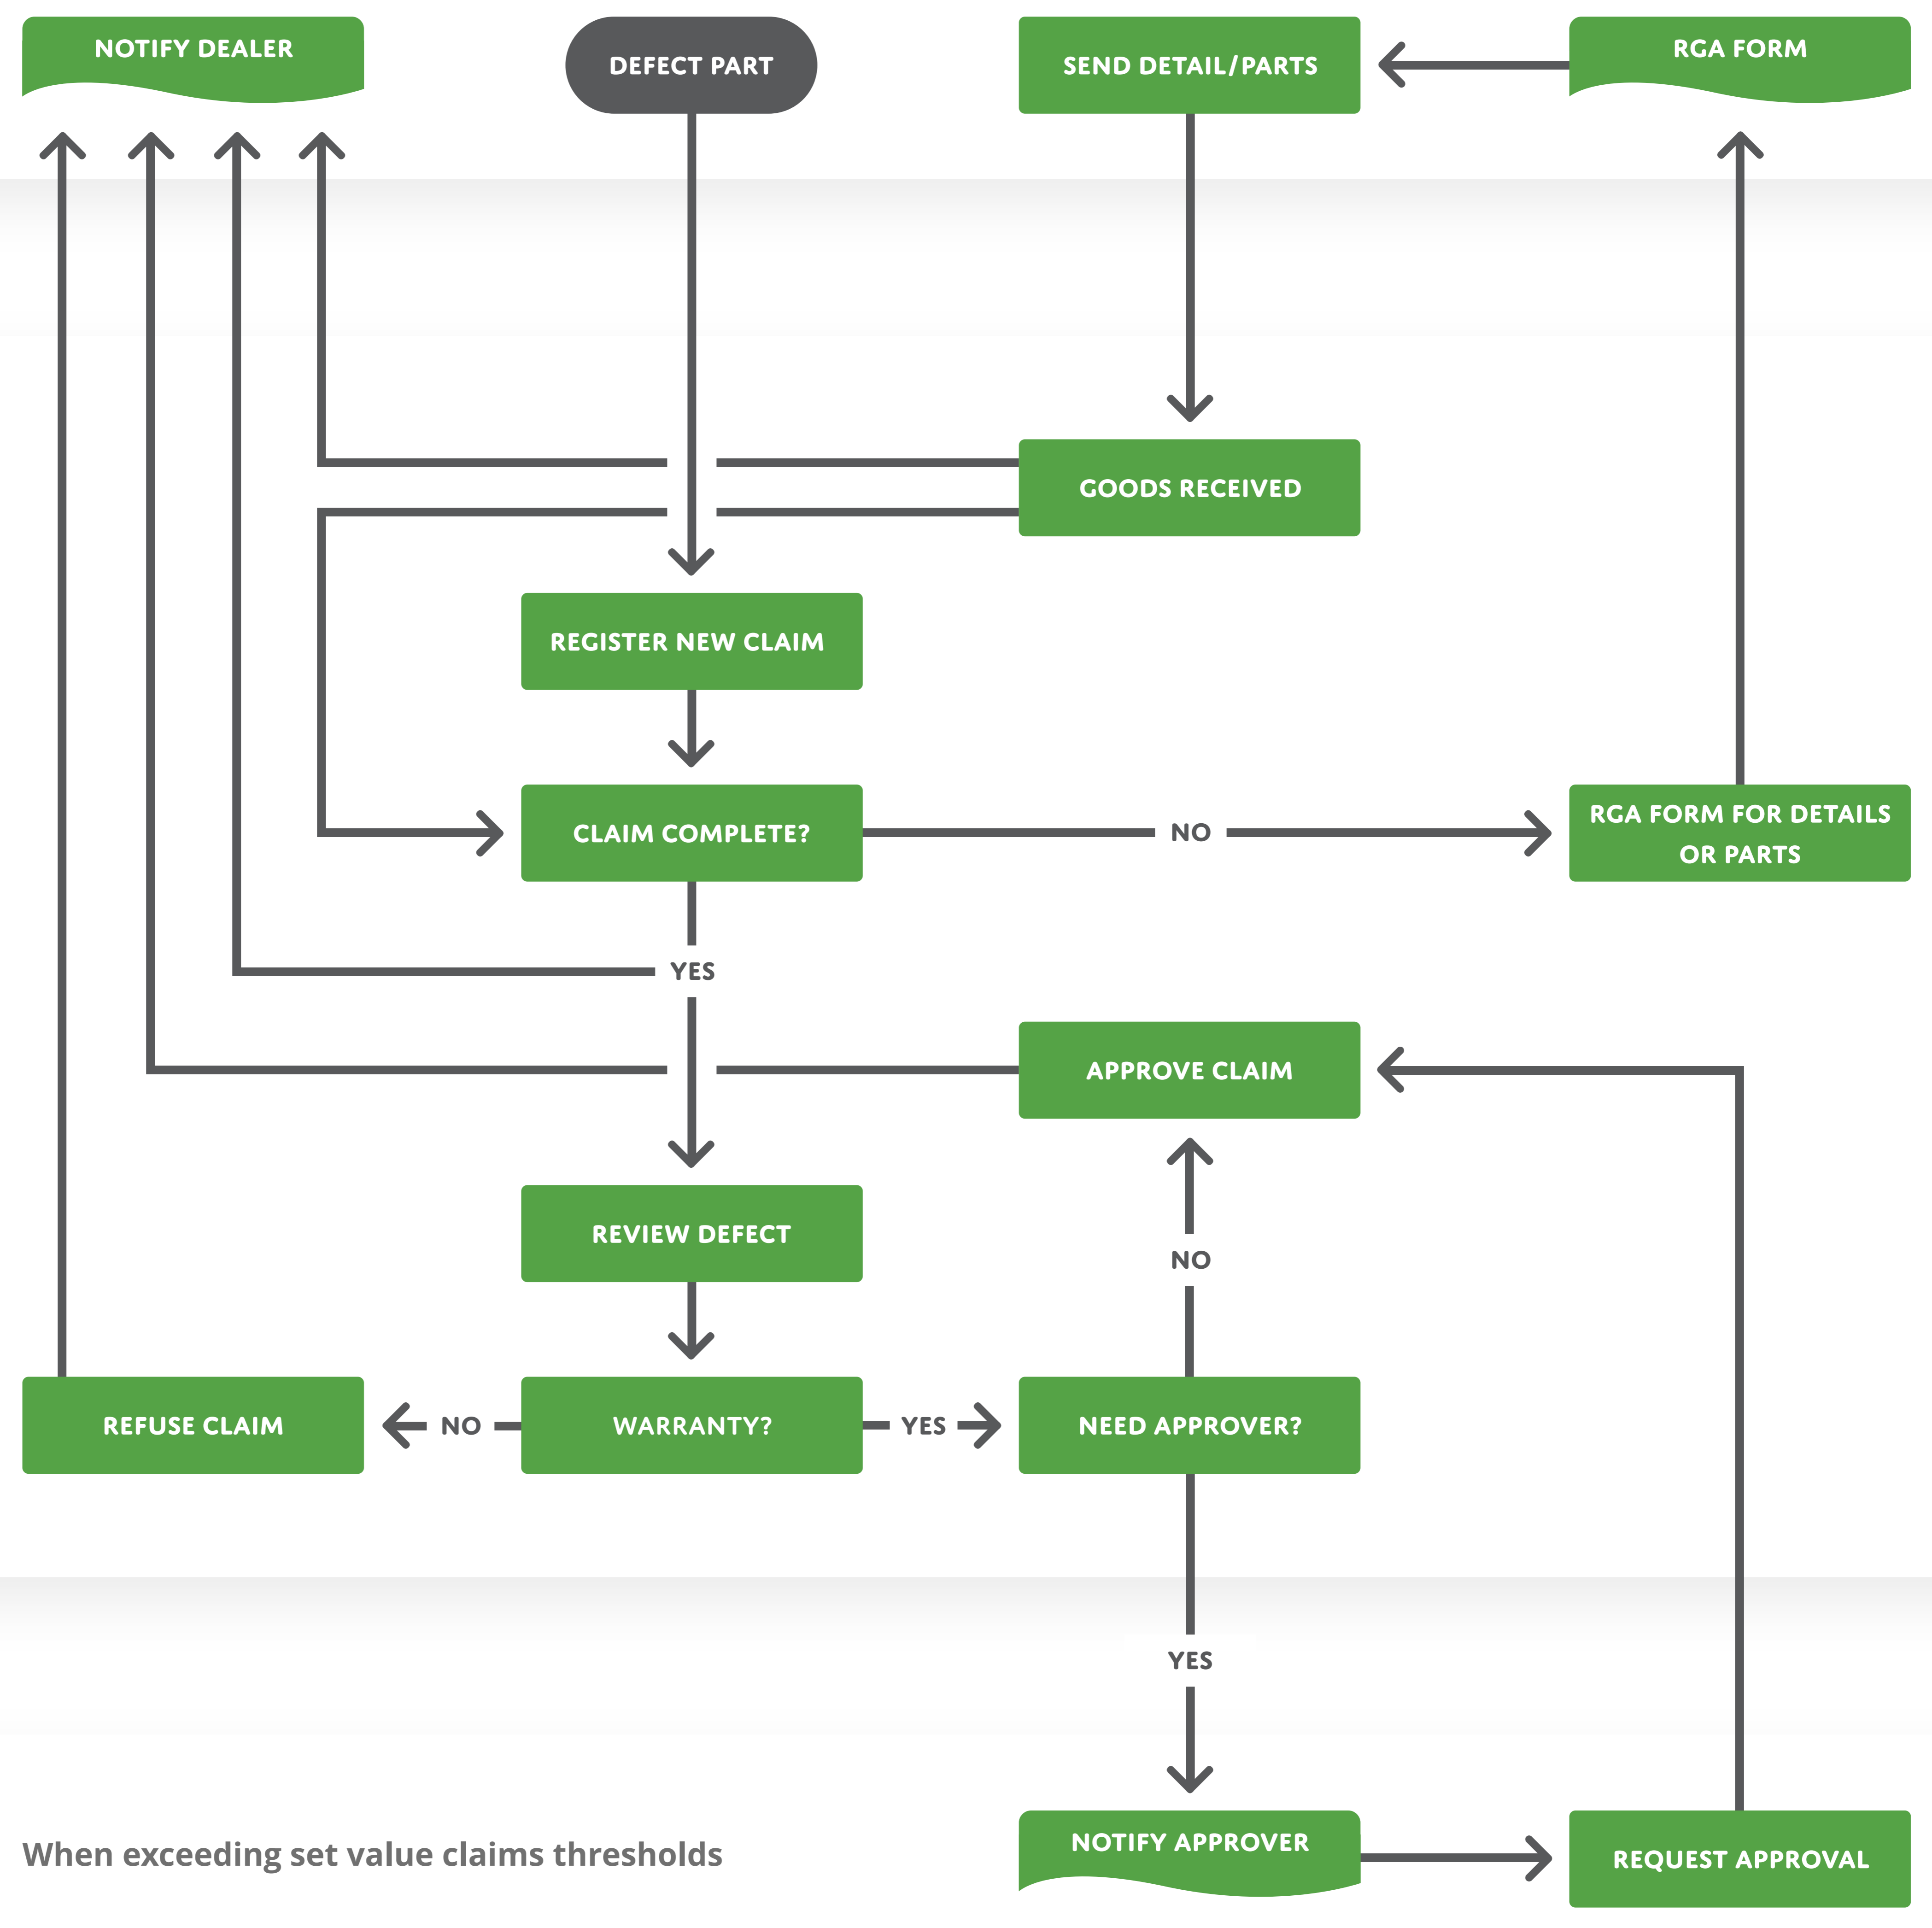

DEALER

SERVICE
MANAGER

APPROVER

When exceeding set value claims thresholds